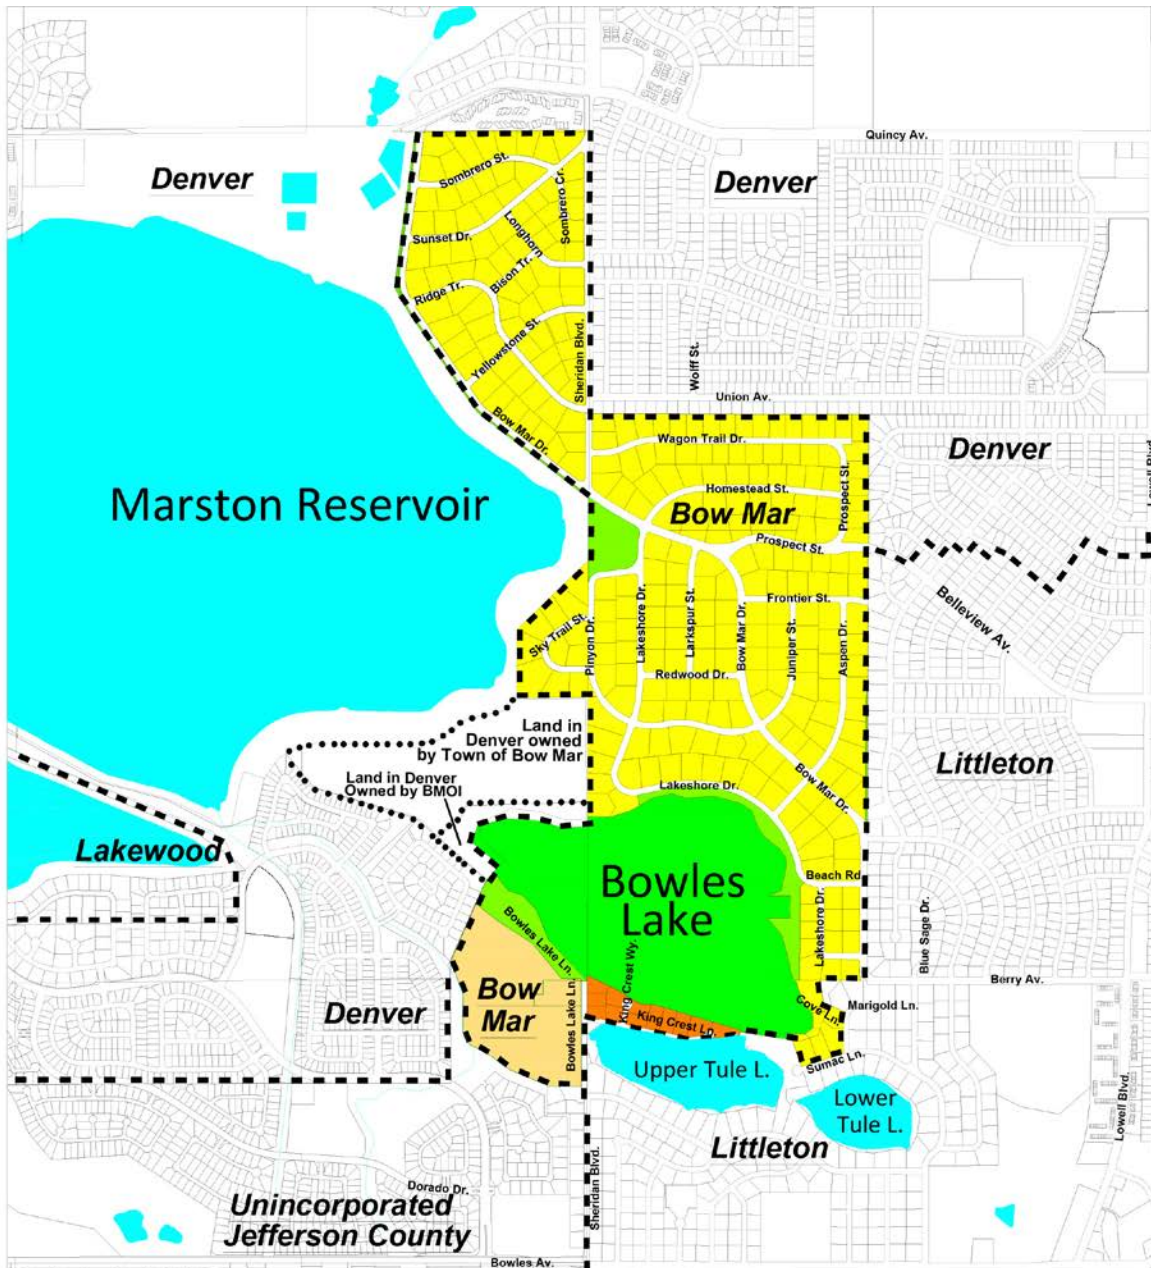

Existing Zoning Map

Town of Bow Mar Community Plan

- Agricultural
- R-1 Residential
- R-2 Residential
- Recreation

--- Municipal boundary   ..... Town and BMOI parcels outside of Bow Mar

Existing Zoning Map